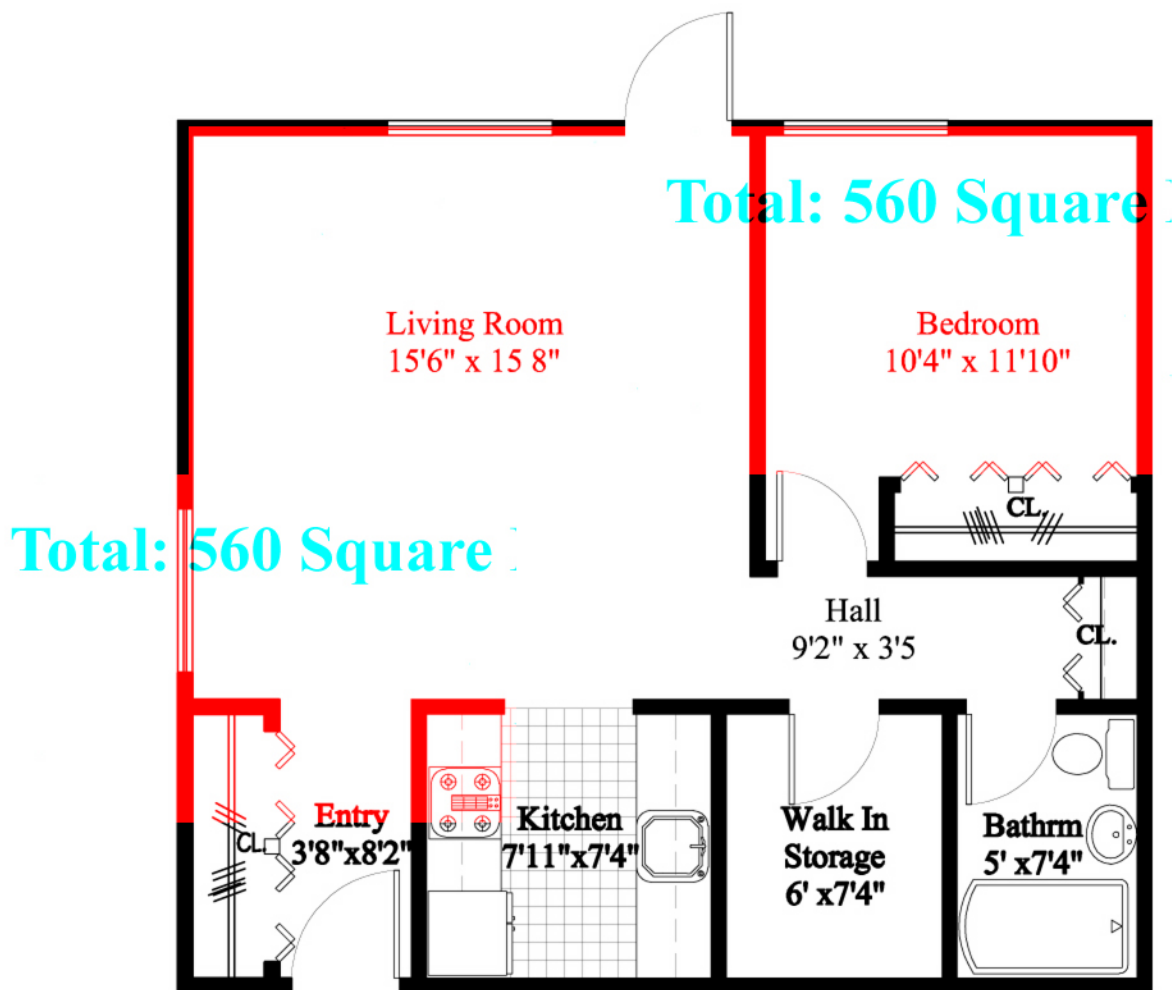

# Ridge Oak Senior Housing Village 1-11 Typical 1 Bedroom Apartment

**Total: 615 Square Feet**